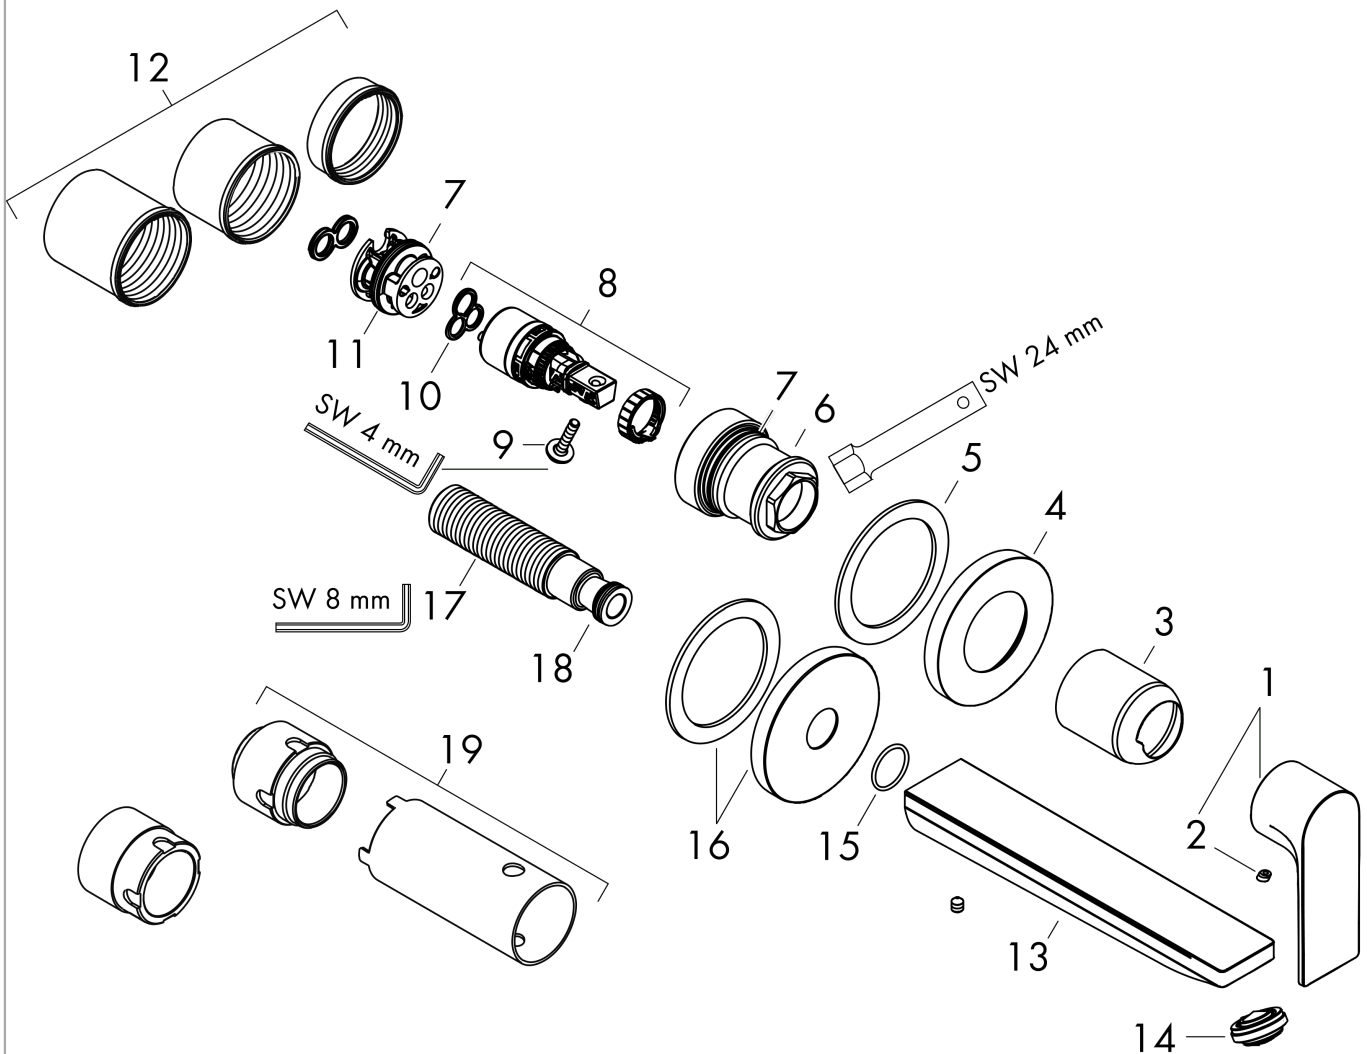

Rebris E

Single lever basin mixer for concealed installation wall-mounted with spout 20 cm

Finish: **Chrome** Article Number: **72568000**

Description

product features

- consists of: waste set, single lever basin mixer for concealed installation wall-mounted
- projection: 200 mm
- spray type: normal spray
- maximum flow rate at 3 bar: 5 l/min
- ceramic cartridge
- temperature limitation adjustable
- suitable for continuous flow water heaters
- non-closing waste set
- material waste set: metal
- connection type: basic set
- connection dimension: DN15
- handle can be positioned on the right or left, depending on the basic set installation

Rebris E

Single lever basin mixer for concealed installation wall-mounted with spout 20 cm

Finish: **Chrome** Article Number: **72568000**

Exploded Drawing

Year of production: >06/22

Rebris E

Single lever basin mixer for concealed installation wall-mounted with spout 20 cm

Finish: **Chrome** Article Number: **72568000**

Spare part list

Year of production: >06/22

Pos.	Description	Article Number	Price	PU
1	handle	94650000	€ 45,82	1
2	screw cover	96338000	€ 3,33	1
3	sleeve	93053000	€ 36,89	1
4	escutcheon Ø 68 mm	93052000	€ 28,92	1
5	washer	97600000	€ 11,66	1
6	nut	93141000	€ 36,89	1
7	O-ring 26x2	98147000	€ 3,33	1
8	cartridge, assy	95973001	€ 72,47	1
9	locking screw for handle	95140000	€ 5,36	1
10	seal	98865000	€ 28,92	1
11	adapter for cartridge	95634000	€ 11,66	1
12	fixing set	97971000	€ 36,89	1
13	spout 220 mm	94651000	€ 103,17	1
14	aerator M24x1 (5 l/min)	94364000	€ 8,69	1
15	O-ring 18x1,5	98231000	€ 3,33	1
16	escutcheon for spout	93987000	€ 72,47	1
17	connecting thread G½	95626000	€ 45,82	1
18	O-ring 13x2	98128000	€ 3,33	1
19	extension set 25 mm for 13622180	31971000	-	1
a	waste	50001000	-	1
b	adapter for exchanged connections	93819000	€ 166,48	1