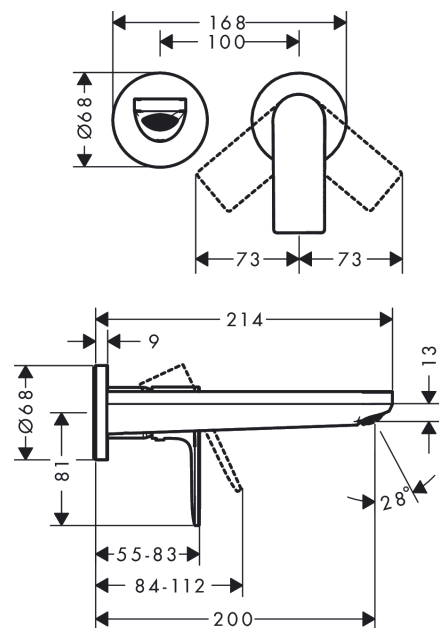

Rebris E

Single lever basin mixer for concealed installation wall-mounted with spout 20 cm

Finish: **Chrome** Article Number: **72568000**

Description

product features

- consists of: waste set, single lever basin mixer for concealed installation wall-mounted
- projection: 200 mm
- spray type: normal spray
- maximum flow rate at 3 bar: 5 l/min
- ceramic cartridge
- temperature limitation adjustable
- suitable for continuous flow water heaters
- non-closing waste set
- material waste set: metal
- connection type: basic set
- connection dimension: DN15
- handle can be positioned on the right or left, depending on the basic set installation

Technology

Design awards

Product image

Scale drawing

Rebris E

Single lever basin mixer for concealed installation wall-mounted with spout 20 cm

Finish: **Chrome** Article Number: **72568000**

Flowchart

Finish: **Chrome** Article Number: **72568000**

Spare part list

Year of production: >06/22

Pos.	Description	Article Number	Price	PU
1	handle	94650000	€ 45,82	1
2	screw cover	96338000	€ 3,33	1
3	sleeve	93053000	€ 36,89	1
4	escutcheon Ø 68 mm	93052000	€ 28,92	1
5	washer	97600000	€ 11,66	1
6	nut	93141000	€ 36,89	1
7	O-ring 26x2	98147000	€ 3,33	1
8	cartridge, assy	95973001	€ 72,47	1
9	locking screw for handle	95140000	€ 5,36	1
10	seal	98865000	€ 28,92	1
11	adapter for cartridge	95634000	€ 11,66	1
12	fixing set	97971000	€ 36,89	1
13	spout 220 mm	94651000	€ 103,17	1
14	aerator M24x1 (5 l/min)	94364000	€ 8,69	1
15	O-ring 18x1,5	98231000	€ 3,33	1
16	escutcheon for spout	93987000	€ 72,47	1
17	connecting thread G½	95626000	€ 45,82	1
18	O-ring 13x2	98128000	€ 3,33	1
19	extension set 25 mm for 13622180	31971000	-	1
a	waste	50001000	-	1
b	adapter for exchanged connections	93819000	€ 166,48	1