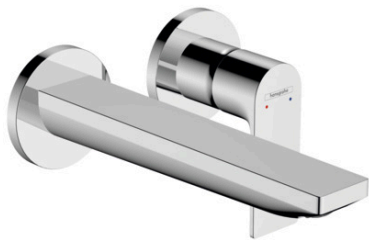

Rebris E

Single lever basin mixer for concealed installation wall-mounted with spout 20 cm

Finish: **Chrome** Article Number: **72568000**

Description

product features

- consists of: waste set, single lever basin mixer for concealed installation wall-mounted
- projection: 200 mm
- spray type: normal spray
- maximum flow rate at 3 bar: 5 l/min
- ceramic cartridge
- temperature limitation adjustable
- suitable for continuous flow water heaters
- non-closing waste set
- material waste set: metal
- connection type: basic set
- connection dimension: DN15
- handle can be positioned on the right or left, depending on the basic set installation

Technology

Design awards

Product image

Scale drawing

Rebris E

Single lever basin mixer for concealed installation wall-mounted with spout 20 cm

Finish: **Chrome** Article Number: **72568000**

Flowchart

Rebris E

Single lever basin mixer for concealed installation wall-mounted with spout 20 cm

Finish: **Chrome** Article Number: **72568000**

Exploded Drawing

Year of production: >06/22

Rebris E

Single lever basin mixer for concealed installation wall-mounted with spout 20 cm