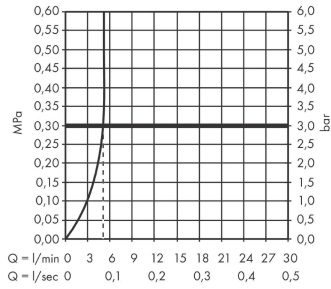

Rebris E

Single lever basin mixer for concealed installation wall-mounted with spout 20 cm

Finish: **Chrome** Article Number: **72568000**

Description

product features

- consists of: waste set, single lever basin mixer for concealed installation wall-mounted
- projection: 200 mm
- spray type: normal spray
- maximum flow rate at 3 bar: 5 l/min
- ceramic cartridge
- temperature limitation adjustable
- suitable for continuous flow water heaters
- non-closing waste set
- material waste set: metal
- connection type: basic set
- connection dimension: DN15
- handle can be positioned on the right or left, depending on the basic set installation

Technology

Design awards

Product image

Scale drawing

Rebris E

Single lever basin mixer for concealed installation wall-mounted with spout 20 cm

Finish: **Chrome** Article Number: **72568000**

Flowchart

Finish: **Chrome** Article Number: **72568000**

Spare part list

Year of production: >06/22

Pos.	Description	Article Number	Price	PU
1	handle	94650000	€ 45,82	1
2	screw cover	96338000	€ 3,33	1
3	sleeve	93053000	€ 36,89	1
4	escutcheon Ø 68 mm	93052000	€ 28,92	1
5	washer	97600000	€ 11,66	1
6	nut	93141000	€ 36,89	1
7	O-ring 26x2	98147000	€ 3,33	1
8	cartridge, assy	95973001	€ 72,47	1
9	locking screw for handle	95140000	€ 5,36	1
10	seal	98865000	€ 28,92	1
11	adapter for cartridge	95634000	€ 11,66	1
12	fixing set	97971000	€ 36,89	1
13	spout 220 mm	94651000	€ 103,17	1
14	aerator M24x1 (5 l/min)	94364000	€ 8,69	1
15	O-ring 18x1,5	98231000	€ 3,33	1
16	escutcheon for spout	93987000	€ 72,47	1
17	connecting thread G½	95626000	€ 45,82	1
18	O-ring 13x2	98128000	€ 3,33	1
19	extension set 25 mm for 13622180	31971000	-	1
a	waste	50001000	-	1
b	adapter for exchanged connections	93819000	€ 166,48	1